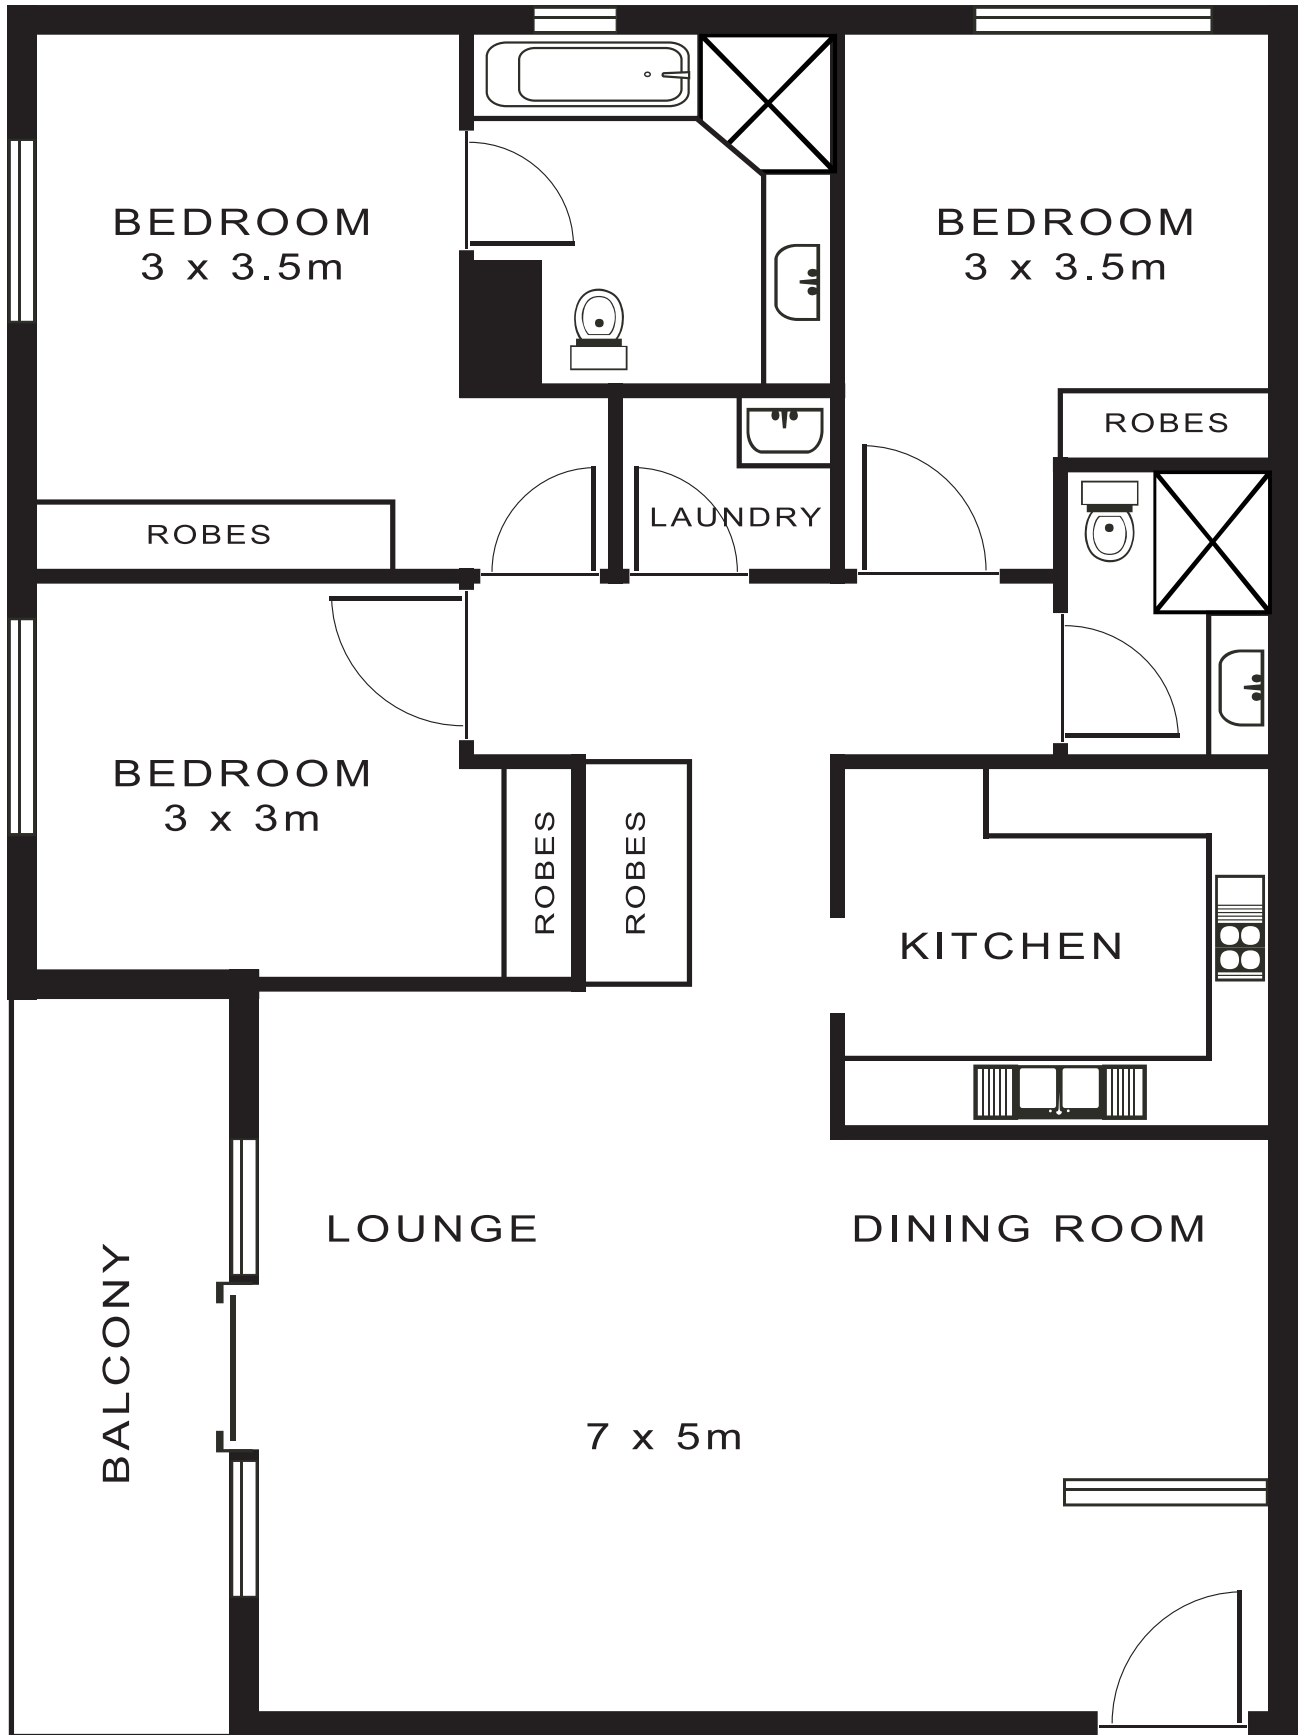

7K/19-21 GEORGE St. NORTH STRATHFIELD

SCALE

* note
all measurements are approximate only.
Plan is provided only as an indication of layout.