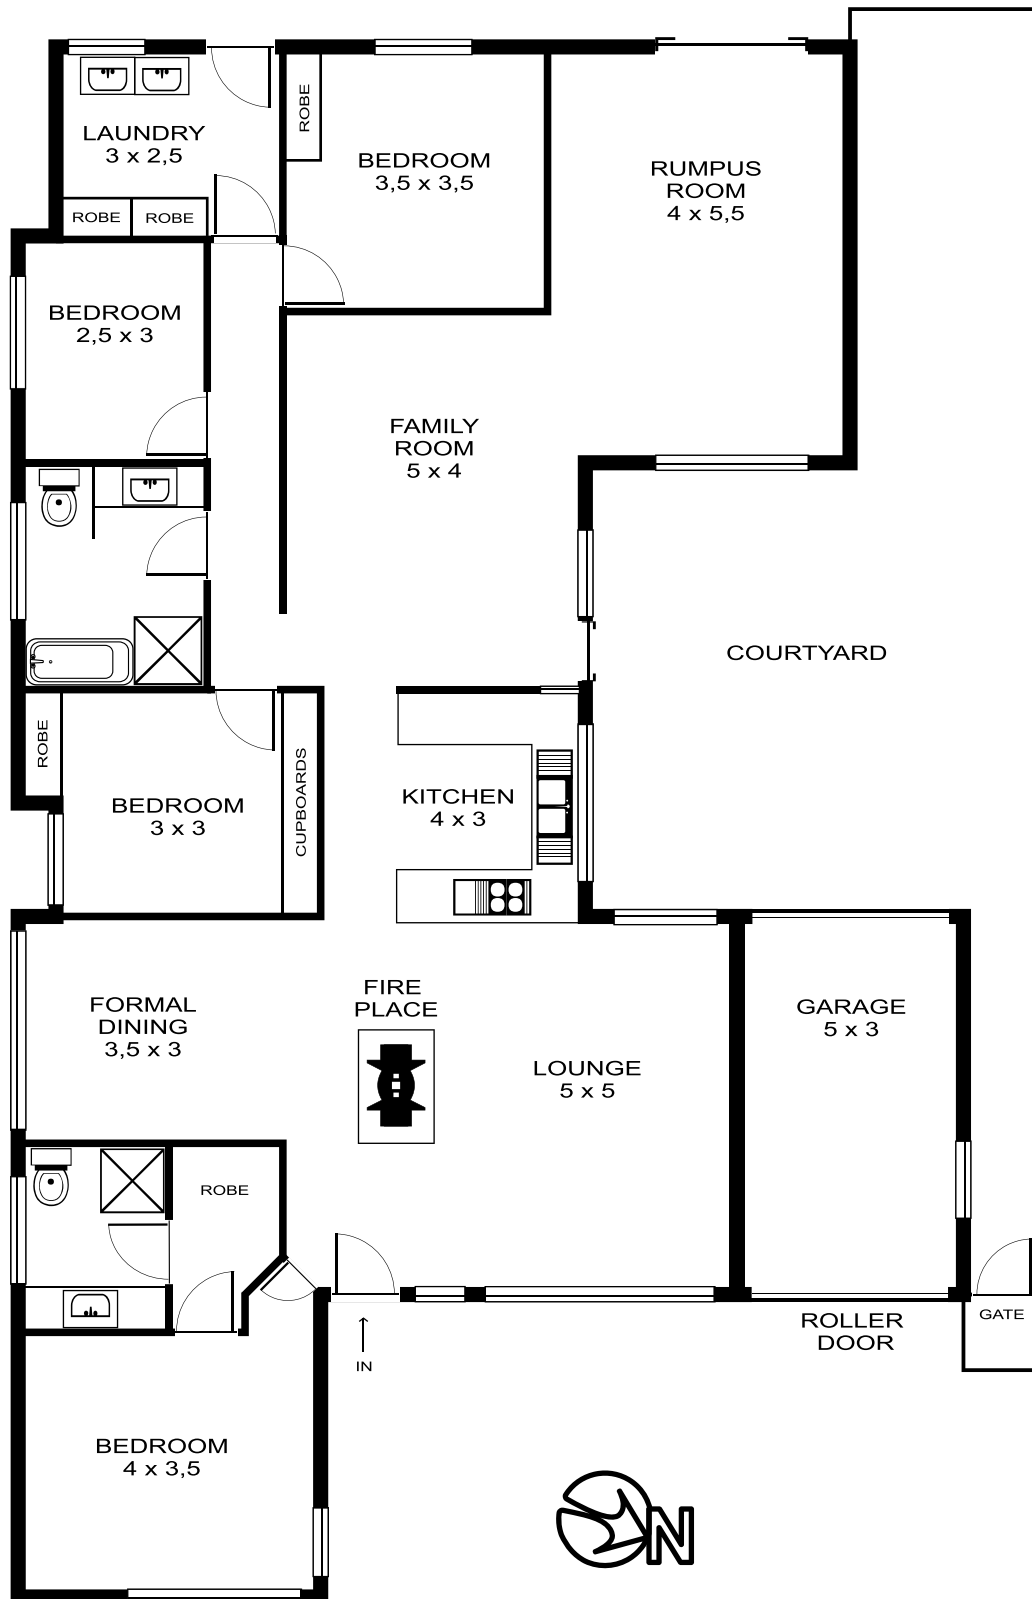

4 CASTLEREAGH STREET CONCORD

SCALE 1m

* note
all measurements are approximate only.
Plan is provided only as an indication of layout.