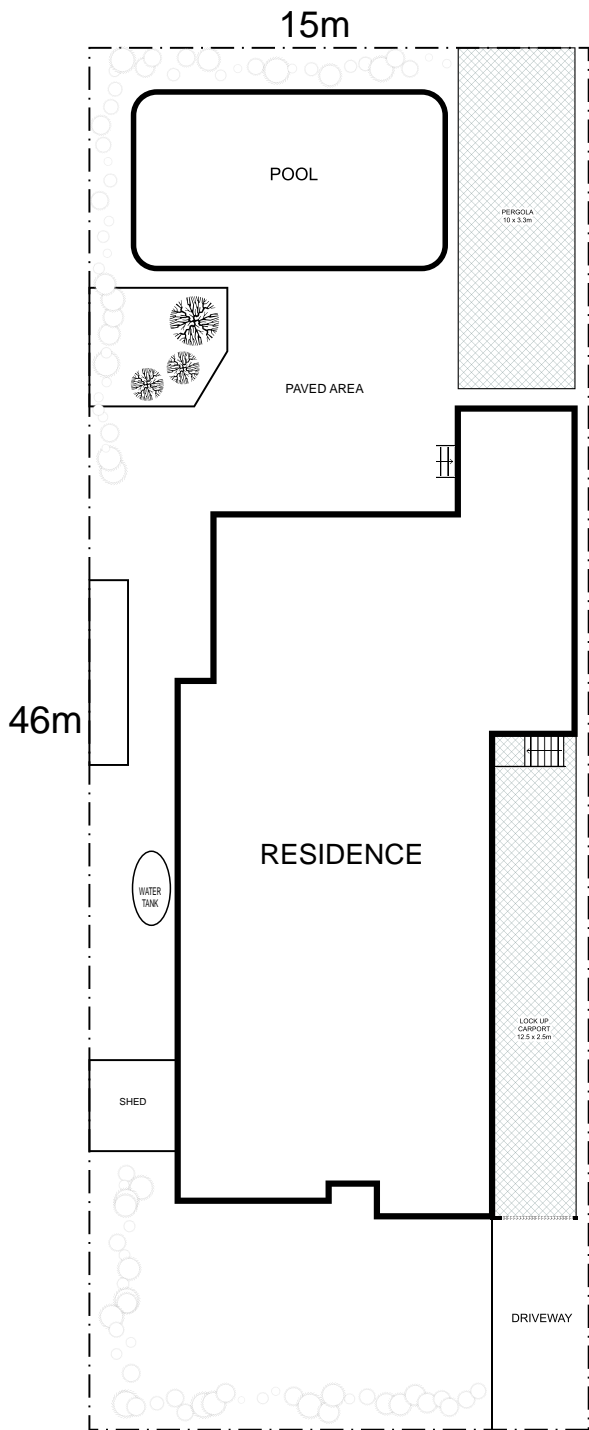

20 The Drive, CONCORD WEST

Plans by
surroundpix
 .com.au
 1300 30 32 40

This floor plan is intended as a guide only. Layout dimensions are approximate only. No representations or warranties of any nature whatsoever are given or intended. Any person using this information should rely on their own enquiries