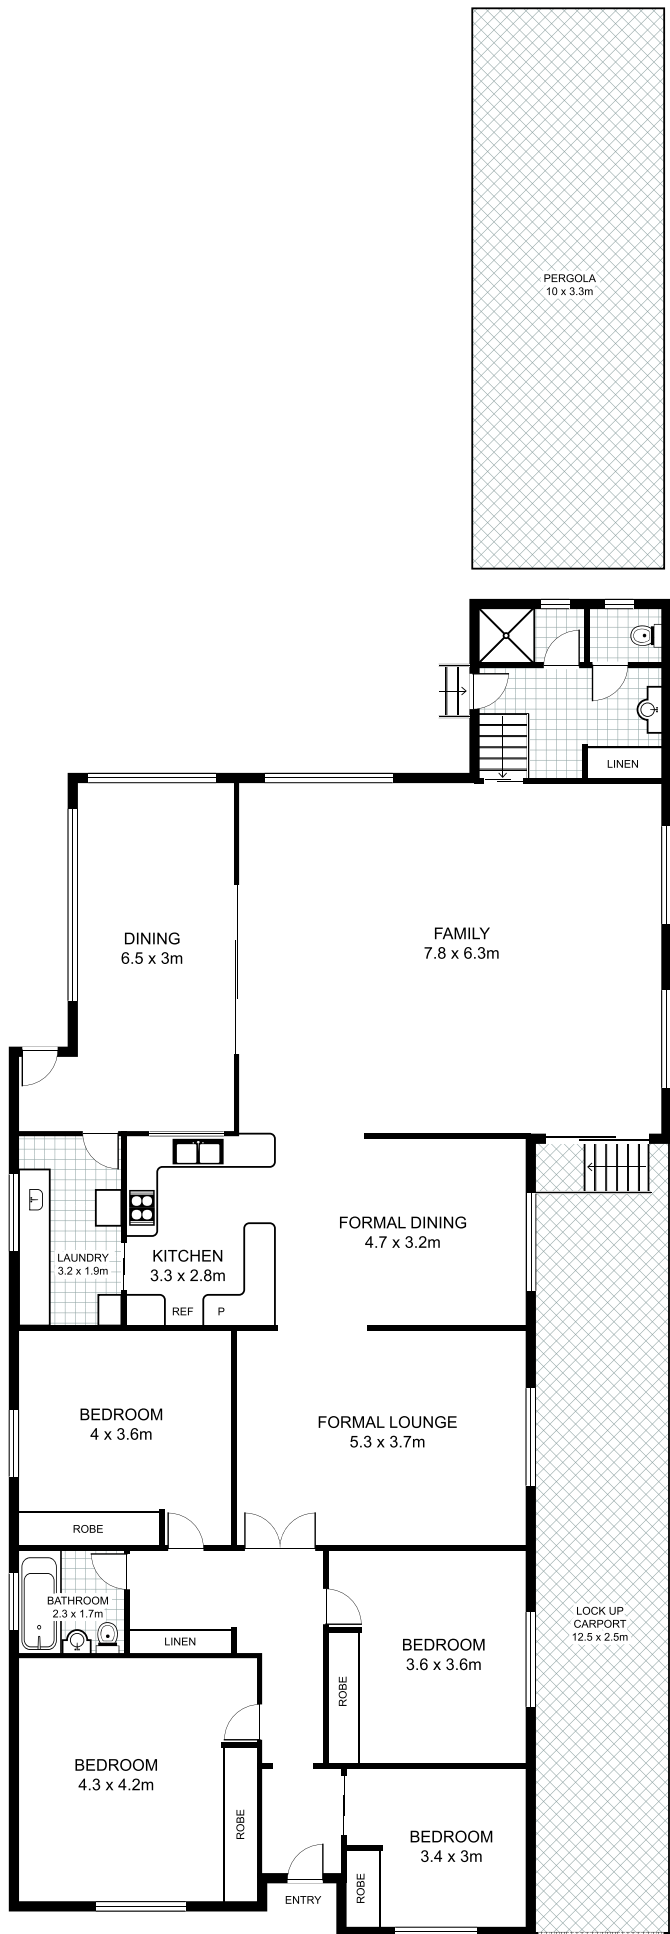

20 The Drive, CONCORD WEST

Plans by
surroundpix
 .com.au
 1300 30 32 40

This floor plan is intended as a guide only. Layout dimensions are approximate only. No representations or warranties of any nature whatsoever are given or intended. Any person using this information should rely on their own enquiries