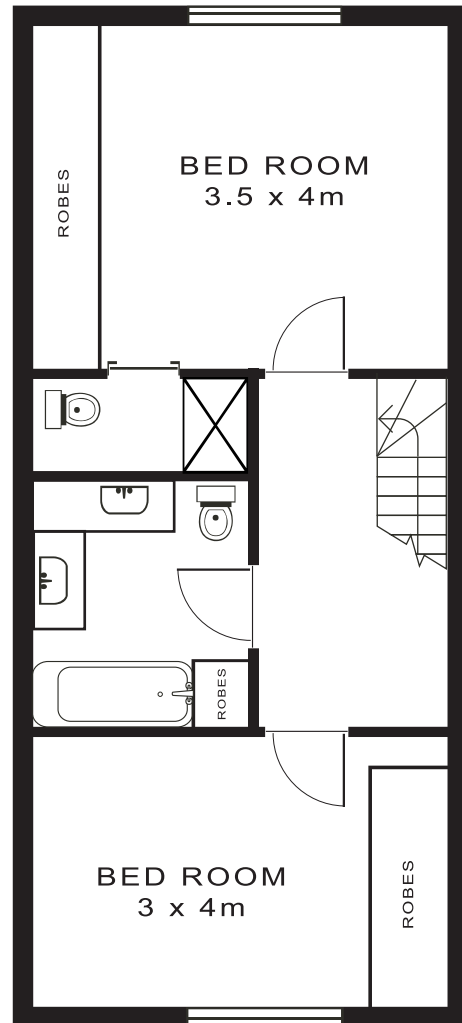

16/3-5 CONCORD Av. CONCORD WEST

GROUND FLOOR

LOFT

1ST FLOOR

SCALE

* note

all measurements are approximate only.
Plan is provided only as an indication of layout.