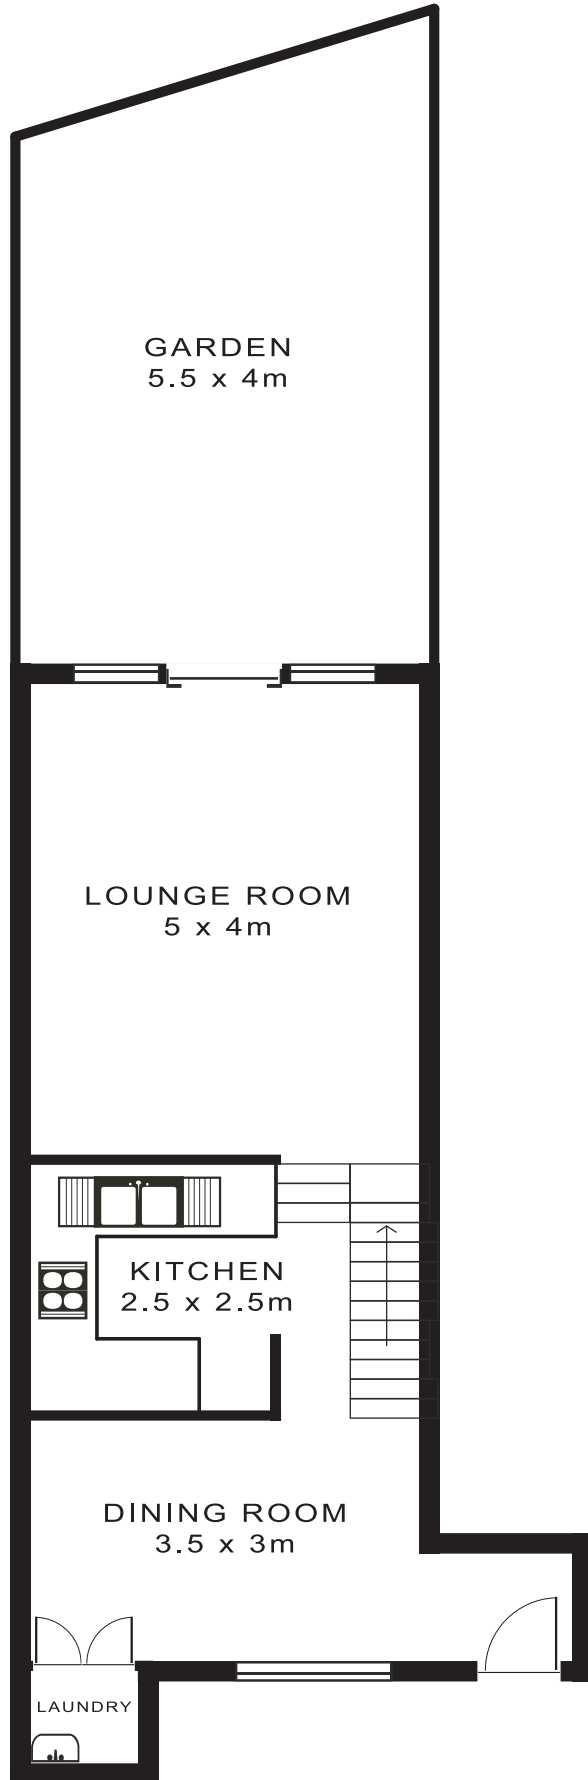

16/3-5 CONCORD Av. CONCORD WEST

GROUND FLOOR

LOFT

1ST FLOOR

SCALE

* note

all measurements are approximate only.
Plan is provided only as an indication of layout.