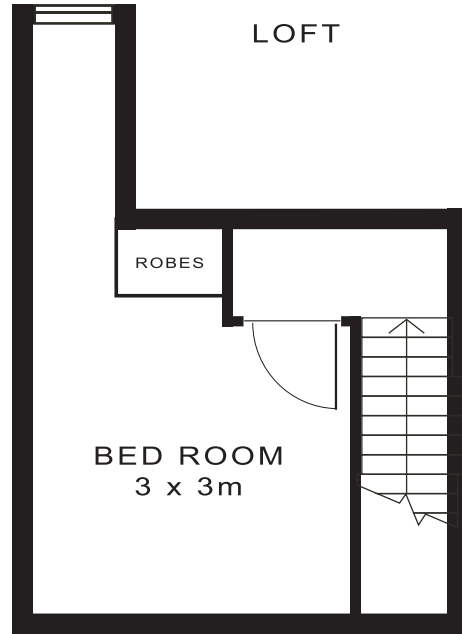

16/3-5 CONCORD Av. CONCORD WEST

GROUND FLOOR

LOFT

1ST FLOOR

SCALE

* note

all measurements are approximate only.
Plan is provided only as an indication of layout.