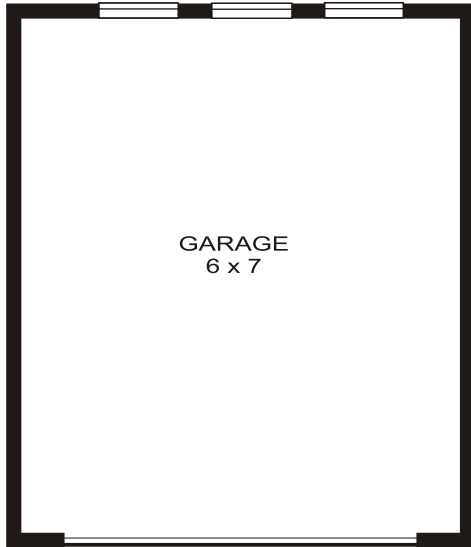

194 QUEEN ST. CONCORD WEST

SCALE 1m

* note
all measurements are approximate only.
Plan is provided only as an indication of layout.