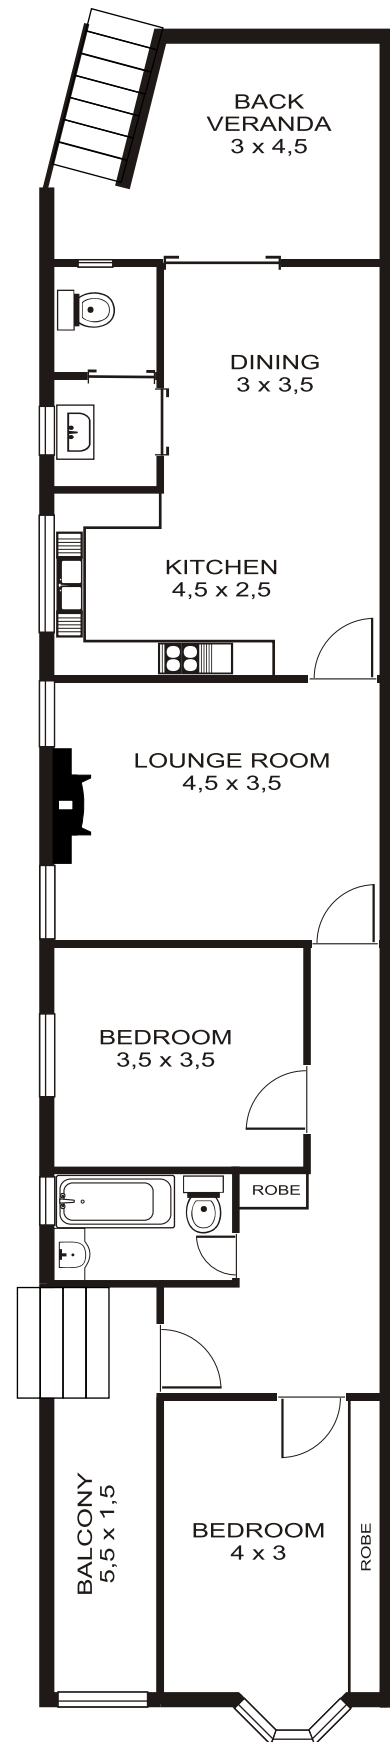

194 QUEEN ST. CONCORD WEST

SCALE 1m

* note
all measurements are approximate only.
Plan is provided only as an indication of layout.